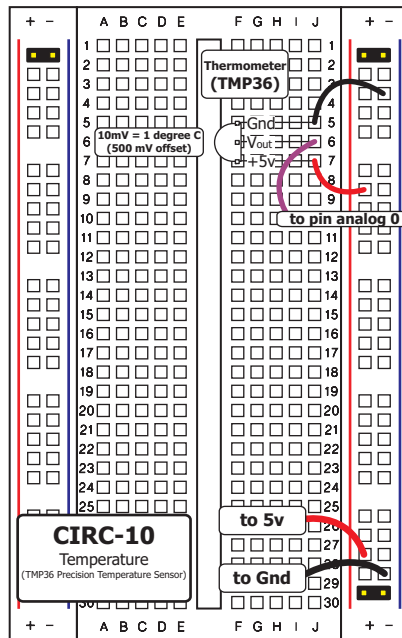

# CIRC-10 Temperature (TMP36 Precision Temperature Sensor)

(<http://tinyurl.com/crk2z5>)

Note: Breadboard dimensions vary between manufacturers so some adjustments may be necessary.