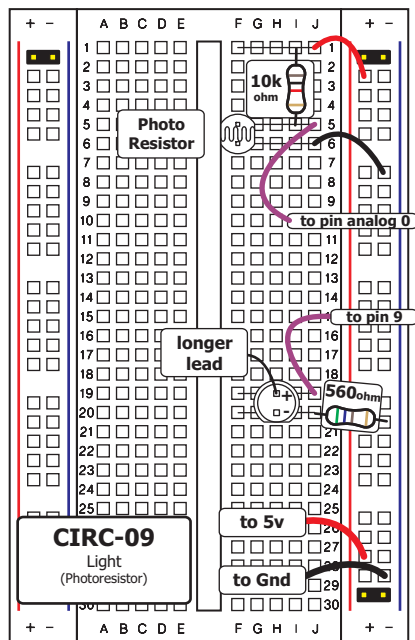

CIRC-09 Light (Photo Resistor)

(<http://tinyurl.com/abtc9>)

Note: Breadboard dimensions vary between manufacturers so some adjustments may be necessary.