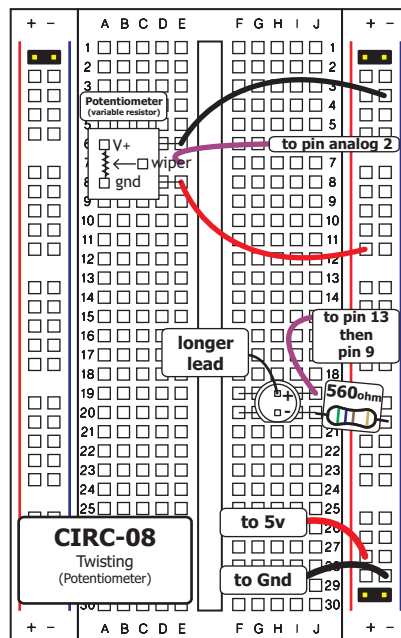

CIRC-08 Twisting (Potentiometer)

(<http://tinyurl.com/d7a9dw>)

Note: Breadboard dimensions vary between manufacturers so some adjustments may be necessary.