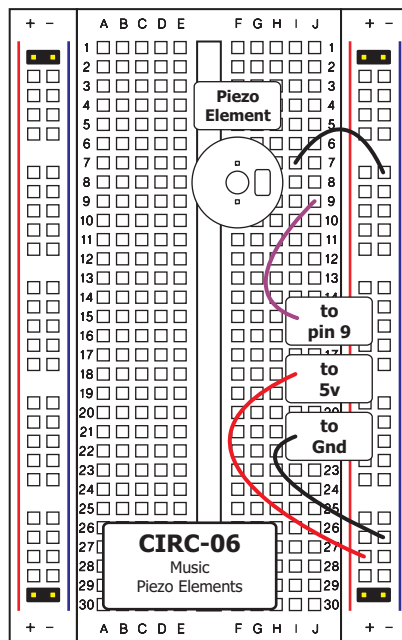

CIRC-06 Music (Piezo Elements)

(<http://tinyurl.com/creh36>)

Note: Breadboard dimensions vary between manufacturers so some adjustments may be necessary.